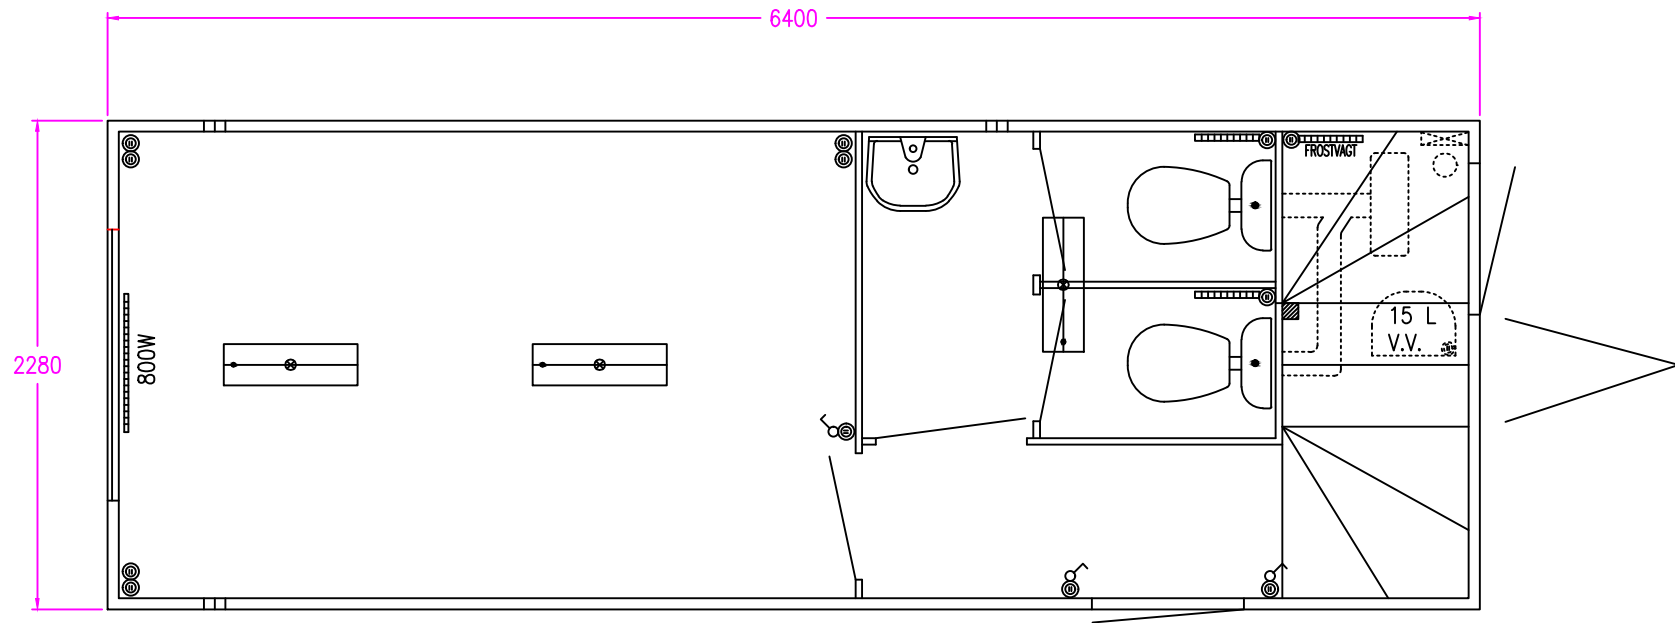

This drawing remains the property of Scanvogn A/S. Any reproduction in part, or as a whole without the written permission of Scanvogn A/S is prohibited.

Drawing:	1850908	Beskrivelse:	660 - Skyliner, event		
Rev. State:	Rev. No:	Description:			
TILBUD					
Approved by:	Creator:	Filename:	Note1:	Weight [Kg]:	
Date:	BK			3500	
	Date:	06-03-09			

Scanvogn A/S - Hovedvejen 50 - 9850 (DK) Hirtshals - info@scanvogn.dk - Tlf. +45 98 97 72 00 - Fax +45 98 97 82 00

scanvogn