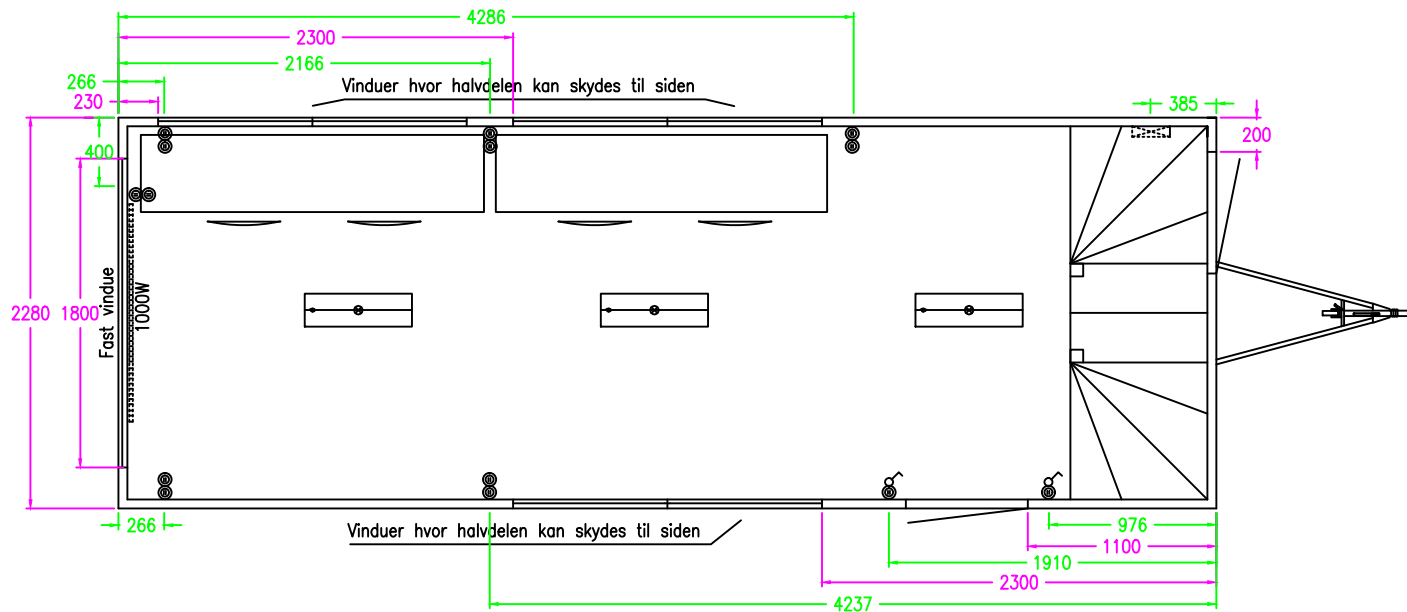

- 5 stk Vindue side skydes / fast, hulmål 1800 x 1100 mm
- 3 stk Vindue fast, hulmål 1800 x 1100 mm
- 4 stk Bordplader under vinduer 400 mm bredde, skal sidde 50 mm fra væggen og skal kunne slåes ned
- 8 stk stole

This drawing remains the property of Scanvogn A/S. Any reproduction in part, or as a whole without the written permission of Scanvogn A/S is prohibited.				
Drawing:	1850933	Beskrivelse:	660 - Skyline	
Rev. State:	Rev. No:	Description:		
	TILBUD			
Approved by:	Creator:	Filename:	Note:	Weight [Kg]
Date:	BK			2000
	Date:	02-04-09		
Scanvogn A/S - Hovedvejen 50 - 9850 (DK) Hirtshals - info@scanvogn.dk - Tlf. +45 98 97 72 00 - Fax +45 98 97 82 00				

scanvogn

230 V indtag  
1 stk 1000 W el-radiator

3 stk Vindue side skydes / fast, hulmål 1800 x 1100 mm  
1 stk Vindue fast, hulmål 1800 x 1100 mm

2 stk Bordplader under vinduer 450 mm bredde, skal sidde 50 mm fra væggen og skal kunne slås ned  
4 stk Stole

This drawing remains the property of Scanvogn A/S. Any reproduction in part, or as a whole without the written permission of Scanvogn A/S is prohibited.

Drawing:	1850933	Beskrivelse:	660 - Skyline		
Rev. State:	Rev. No:	Description:			
TILBUD					
Approved by:	Creator:	Filename:	Notel:	Weight [Kg]:	3500
Date:	Date:	02-04-09			