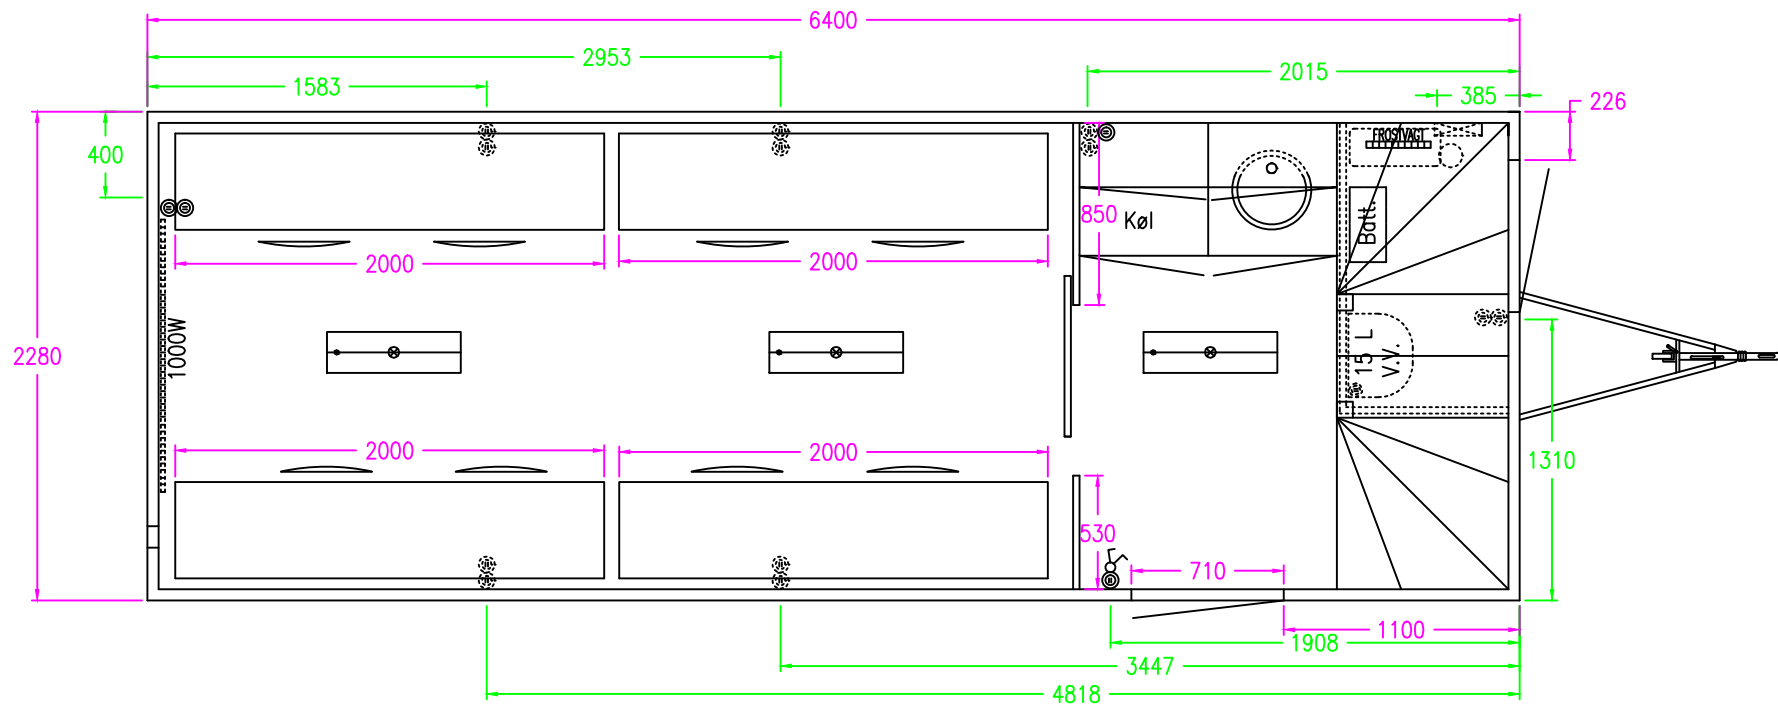

- 230V indtag
- 15L vandvarmer
- Køleskab
- 1 stk 1000W radiator
- 1 stk frostvagt
- 1 stk underskab 600
- 2 stk overskabe 600
- Bordplade m/rustfri vask
- Kværn, batteri
- 4 stk bordplader 400mm, skal sidde 50mm fra væg og kunne slås ned
- Whiteboard
- 4 stk plader og beslag til 40" fladskærms tv
- 16 stk stole

This drawing remains the property of Scanvogn A/S. Any reproduction in part, or as a whole without the written permission of Scanvogn A/S is prohibited.

Drawing:	1851089	Beskrivelse:	660 - Skyiiner - nederste		
Rev. State:	TILBUD	Rev. No:	Description:		
Approved by:		Creator:	MB	Filename:	
Date:		Date:	110909	Notel:	
				Weight [Kg]:	3500

Scanvogn A/S - Hovedvejen 50 - 9850 (DK) Hirtshals - info@scanvogn.dk - Tlf. +45 98 97 72 00 - Fax +45 98 97 82 00

scanvogn