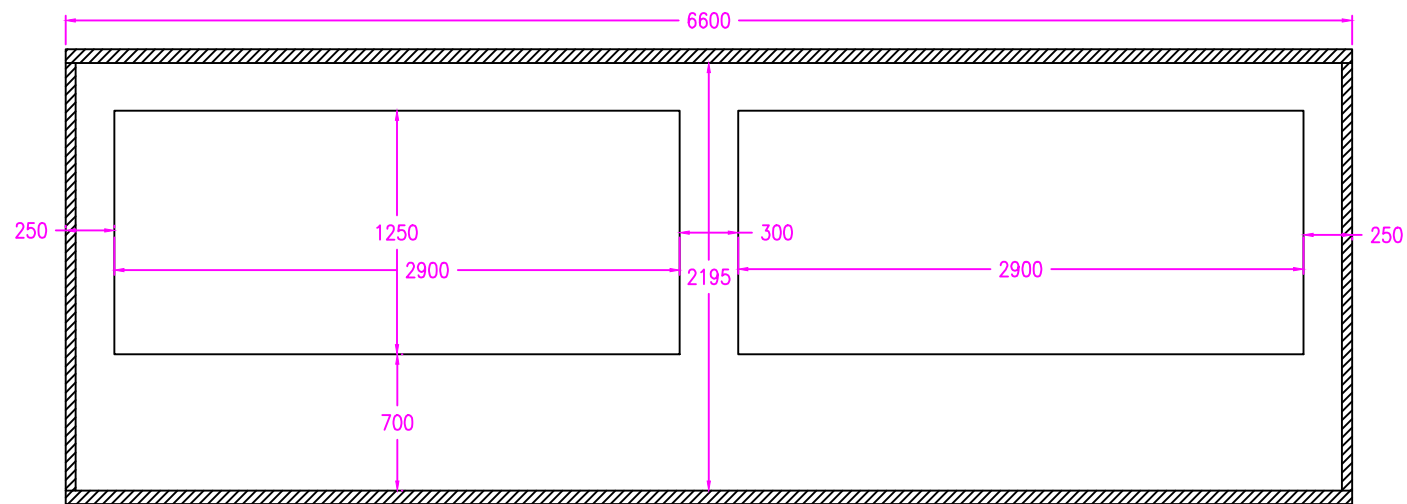

400V indtag
 Elefantrist 1900x500 m/vippetrin
 Salgsluger 700mm over gulv

This drawing remains the property of Scanvogn A/S. Any reproduction in part, or as a whole without the written permission of Scanvogn A/S is prohibited.				
Drawing: 1850469		Beskrivelse: 660-Høj salgsvogn		
Rev. State: TILBUD	Rev. No:	Description:		
Approved by:	Creator: MB	Filename:	Note1:	Weight [Kg]: 2000
Date:	Date: 190608			
Scanvogn A/S - Hovedvejen 50 - 9850 (DK) Hirtshals - info@scanvogn.dk - Tlf. +45 98 97 72 00 - Fax +45 98 97 82 00				

This drawing remains the property of Scanvogn A/S. Any reproduction in part, or as a whole without the written permission of Scanvogn A/S is prohibited.

Drawing: 1850469	Beskrivelse: 660-Høj salgsvogn		
Rev. State: TILBUD	Rev. No:	Description:	
Approved by: Date:	Creator: MB Date: 190608	Filename:	Note1: Weight [Kg]: 2000